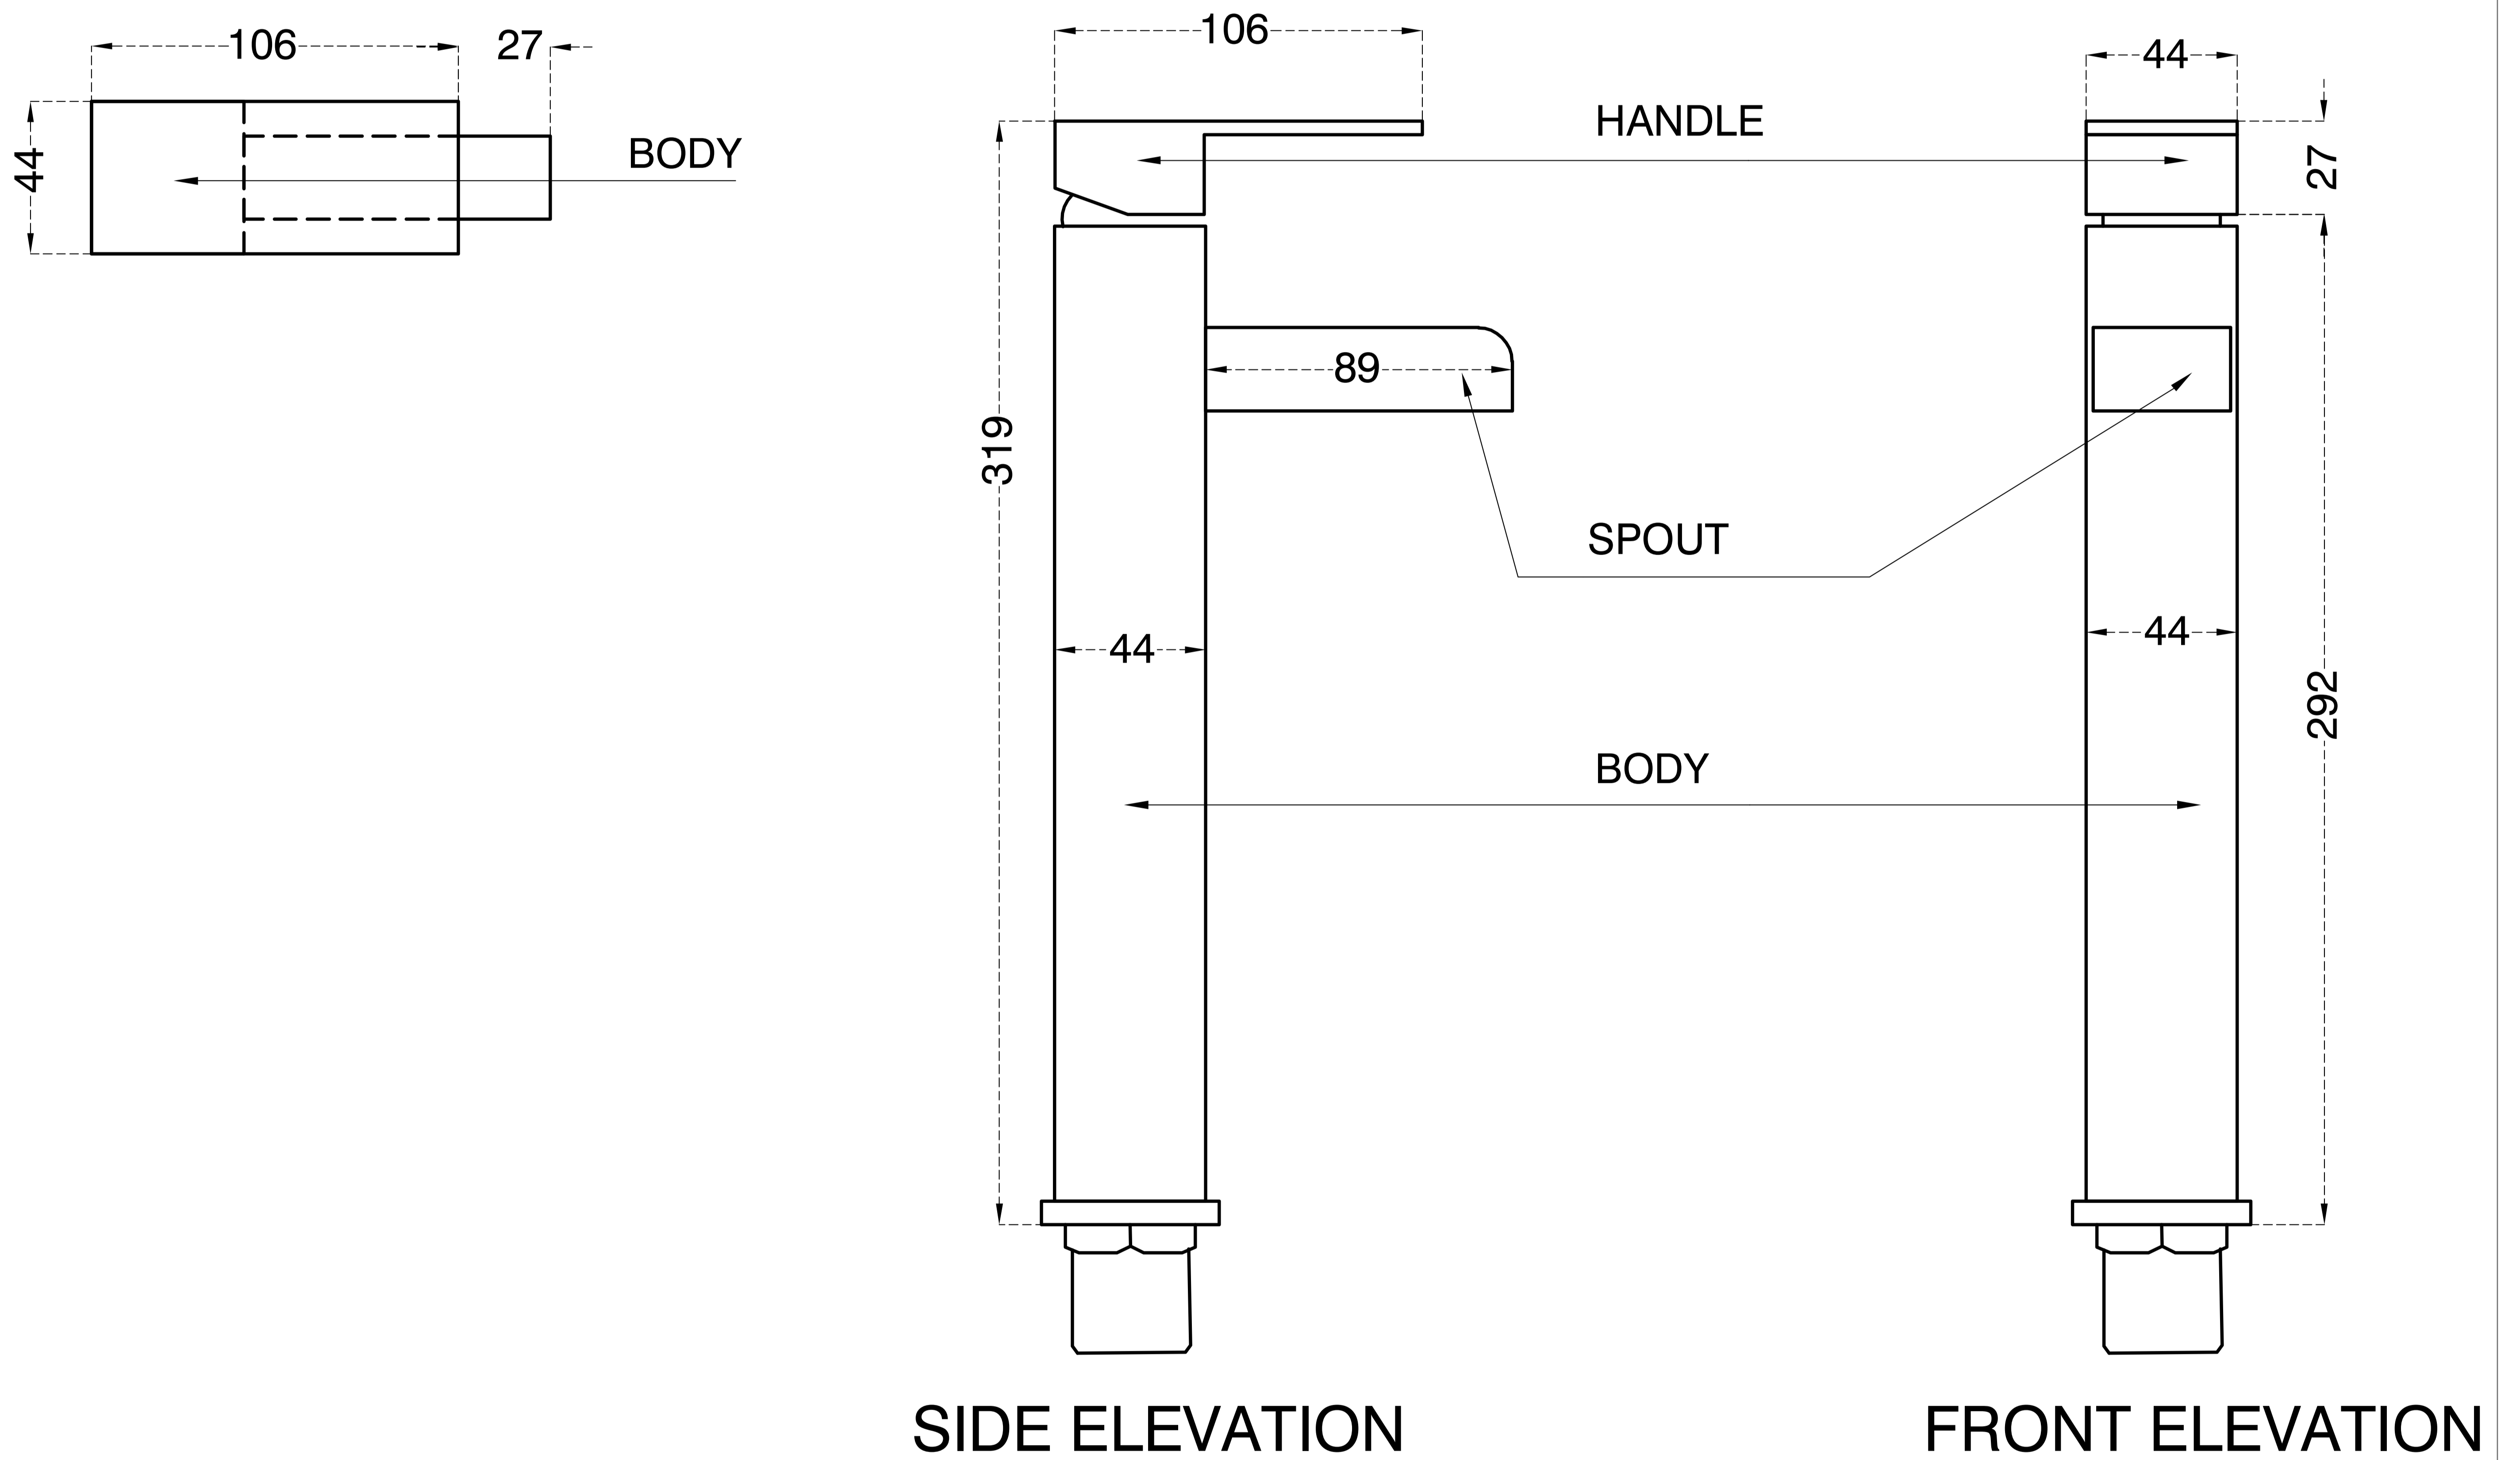

# Basin Mixer – Tall Body

Product Code : **2029**

## Technical Drawing

All dimension are in **mm**